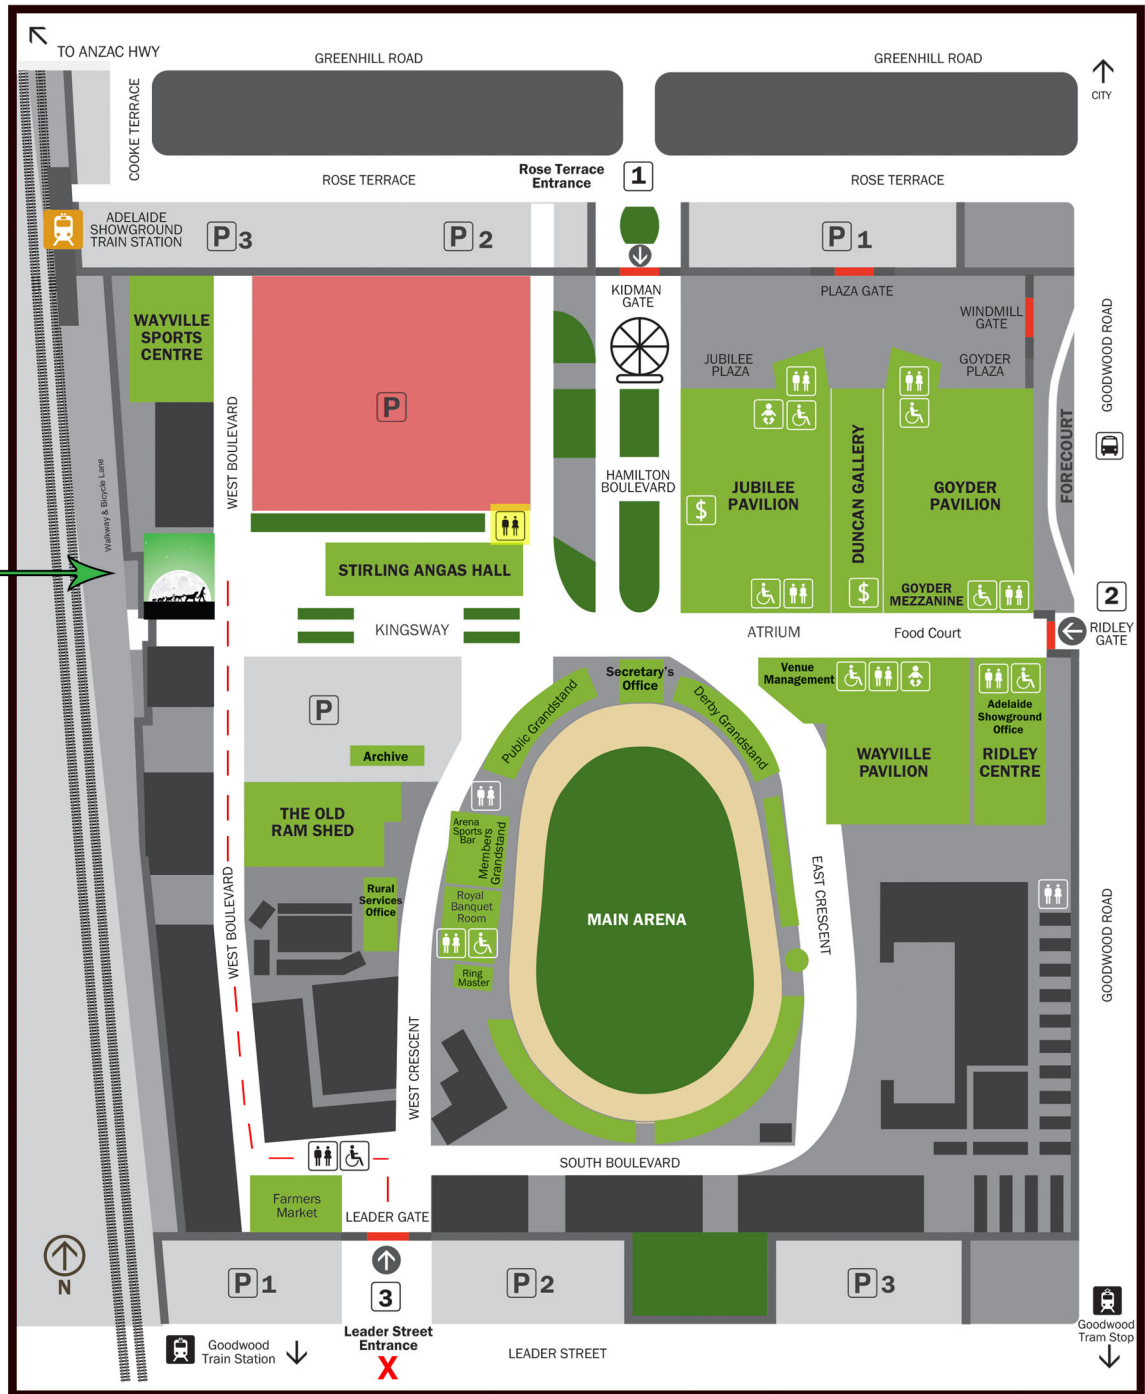

# THE BOY WHO TALKED TO DOGS

ADAPTED FOR THE STAGE BY AMY CONROY  
FROM THE BOOK BY MARTIN MCKENNA

## 25 FEB - 14 MAR

THOMAS EDMONDS OPERA STUDIO, ADELAIDE SHOWGROUND

**THOMAS EDMONDS OPERA STUDIO, ADELAIDE SHOWGROUND**

School buses can enter via the Leader St entrance, travel up West Boulevard and drop students off in front of the venue.

The toilets are located at the eastern end of the Stirling Angas Hall.

SLINGSBY  
- Journey In Wonder -

STATE THEATRE  
COMPANY SOUTH AUSTRALIA

draíocht

ADELAIDE FESTIVAL AF  
25 Feb - 14 Mar 2021

Symbol Key